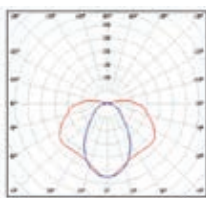

ACQUEX LED-M

Zone 2, 22.

Explosion protection is a delicate and complex issue. Human lives may depend on it. Zalux offers you reliable explosion protected lighting equipped with state of the art LED technology. Designed to be used in hazardous areas where an explosive atmosphere persists for a short period as standard illumination or as emergency illumination.

Suitable for lighting premises of oil and gas, pharmaceutical, chemical, food and other industrial sites

TECHNICAL FEATURES - LUMINAIRE

Description	Power	Efficiency	Luminous flux
ACQUEX LED-M 1x0.6 PC	22W	100 lm/W	2,200 lm
ACQUEX LED-M 1x1.2 PC	40W	110 lm/W	4,400 lm
ACQUEX LED-M 1x1.5 PC	45W	116 lm/W	5,200 lm

TECHNICAL FEATURES - EMERGENCY VERSION 3h (NiCd battery)

Description	Luminous flux		Power	
	Emergency operation	Normal operation	Current charging (I max first 24 hours)	Average wattage after the first 24h of charging
ACQUEX LED-M 1x1.2 EB3H PC	340 lm	4,400 lm	200 mA	40W
ACQUEX LED-M 1x1.5 EB3h PC	330 lm	5,200 lm	200 mA	45W

Description	Order number	Order number - Emergency -	Units/Box	L x W x H (mm)	Box	EuroPallet Groupage	EuroPallet Full truck						
ACQUEX LED-M 1x0.6 PC	10121627	-	1	675x151x105	2.00	150	90+90						
ACQUEX LED-M 1x1.2 PC	10121628	10121630	1	1289x151x105	3.25	75	45+45						
ACQUEX LED-M 1x1.5 PC	10121629	10121631	1	1589x151x105	3.60	75	45+45						

ACQUEX LED-M 1x1.2

II 3 G Ex nA IIC T6 Gc

II 3 D Ex t IIIC T85°C Dc IP66

ATEX Directive 94/9 EC