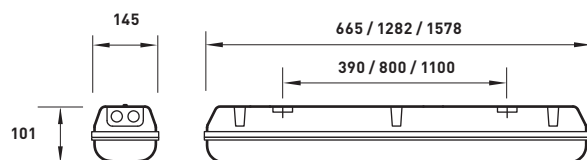

ACQUEX LED-M