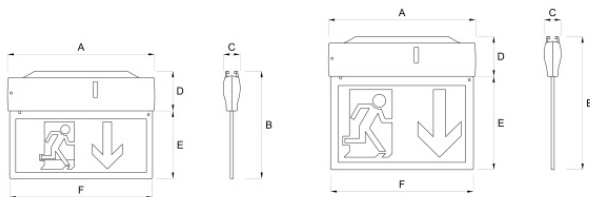

LYRA EVO

IP40

IK08

Code **LV32N30ABR**

Luminaire description

- LYRA EVO 3H MAINTAINED IP40 32M REST MODE

Technical characteristics

- Test button
- Function: Rest Mode (Self-contained with rest mode)
- Type: M (Maintained)
- Power supply: 230Vac 50-60Hz
- Duration: 3h
- Battery: Ni-Cd 4,8V 0,5Ah
- Battery type: Nickel Cadmium
- Recharge time: 12h
- Insulation class: II
- IP protection degree: IP40
- IK protection degree: IK08
- Working temperature: 0 / +40°C
- Colour: Grey
- Signaling visibility (EN 1838): 32m
- Compliant to European standards: EN 60598-1, EN 60598-2-22, EN 1838, EN 7010
- Free from photobiological risk according to EN 62471
- Kit of pictograms included
- Installation: wall, ceiling, suspension, false ceiling, flag-style

VISIBILITÀ 22m: A=289mm B=211mm C=34mm
D=77mm E=134mm F=280mm

VISIBILITÀ 32m: A=289mm B=261mm C=34mm
D=77mm E=185mm F=280mm

Signaling visibility: 32 metri

An UNI EN ISO 9001:2008 certified company

LINERGY Srl - Via A. De Gasperi, 9 - 63075 Acquaviva Picena (AP) - ITALY - Tel. +39 0735 5974 - Fax +39 0735 597474 - www.linergy.it - info@linergy.it