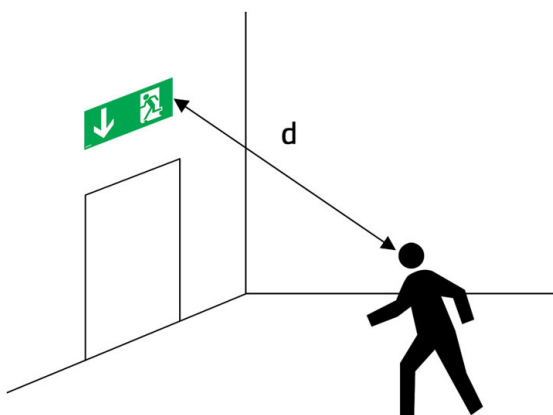

LYRA EVO

IP40

IK08

Code **LV32N30ABR**

Luminaire description

- LYRA EVO 3H MAINTAINED IP40 32M REST MODE

Technical characteristics

- Test button
- Function: Rest Mode (Self-contained with rest mode)
- Type: M (Maintained)
- Power supply: 230Vac 50-60Hz
- Duration: 3h
- Battery: Ni-Cd 4,8V 0,5Ah
- Battery type: Nickel Cadmium
- Recharge time: 12h
- Insulation class: II
- IP protection degree: IP40
- IK protection degree: IK08
- Working temperature: 0 / +40°C
- Colour: Grey
- Signaling visibility (EN 1838): 32m
- Compliant to European standards: EN 60598-1, EN 60598-2-22, EN 1838, EN 7010
- Free from photobiological risk according to EN 62471
- Kit of pictograms included
- Installation: wall, ceiling, suspension, false ceiling, flag-style

VISIBILITÀ 22m: A=289mm B=211mm C=34mm
D=77mm E=134mm F=280mm

VISIBILITÀ 32m: A=289mm B=261mm C=34mm
D=77mm E=185mm F=280mm

Signaling visibility: 32 metri

An UNI EN ISO 9001:2008 certified company

LINERGY Srl - Via A. De Gasperi, 9 - 63075 Acquaviva Picena (AP) - ITALY - Tel. +39 0735 5974 - Fax +39 0735 597474 - www.linergy.it - info@linergy.it