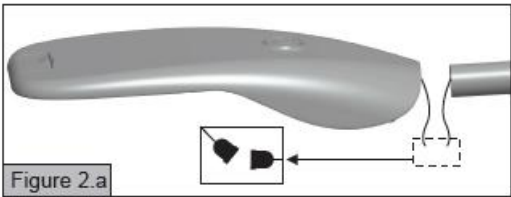

STREET LIGHT

SARDES S3-95

Explode State: EXP0001 (+)

VESTEL

LED LIGHTING

PRODUCT TECHNICAL INFORMATION

PRODUCT SPECIFICATION			
Colour Description	Warm White	Neutral White	Cool White
CCT		4000K	
Luminous Flux		11000 lm \pm 10%	
Rated Power		95W	
CRI		> 70	
Efficacy of Luminaire		115 lm/W	
Beam Angle of Luminaire	Asymmetric		
Dimming	Optional		
Flicker Free	Optional		
Rated Life Time (L70B10)	> 200,000 hours		
Operated Temperature	-40° - +50°C		
IP/IK	IP66/IK08		
ELECTRICAL SPECIFICATION			
Number of Power Supplies	1 for 1 product		
Input Voltage (Vac)	220 ~ 240Vac		
Output Voltage (Vdc)	25-36V		
Output Current (Idc)	3200mA \pm 5%		
Frequency (Hz)	50 ~ 60Hz		
Operating Mode	Constant Current		
Power Factor	PF > 0,95		
MECHANICAL SPECIFICATION			
Dimensions (LxWxH)	729.6x301x136 MM		
Weight	7.8 KG		
Packaging Type	BC WAVE CRAFT		
Package Dimensions (LxWxH)	790x350x195 MM		
Box	A BOX		
Quantity in a Box	1		

PHOTOMETRIC SPECIFICATION

TECHNICAL DRAWING

EXPLODED VIEW OF THE PRODUCT

NO	DEFINITION	PIECE
1	POLE HOLDER (OPSIYONEL)	1
2	BOTTOM FIXING BRACKET	2
3	METAL RAKOR	1
4	SCREW M10X50 8.8 720H	2
5	BOTTOM CAPS PLASTIK	1
6	SPRIT LEVEL	1
7	BOTTOM AL ROAD (RAL 7040)	1
8	SCREW M3X6.5 TAPTITE ROHS	20
9	GLASS LED TEMPERED	1
10	PCP METAL FIXING BRACKET	2
11	LED LIGHTING LENS	20
12	PLASTIC CLIPS	2
13	PCB 001	1
14	PCB PLATE	1
15	POWER SUPPLY	1
16	TOP AL ROAD (RAL 7040)	1
17	METAL CLIPS	1
18	CLIPS WIRE ROADLIGHT	1

MOUNTING OPTIONS OF SARDES:

- Luminare can be mounted to pole which ,have 35mm-60mm diameter, with pole fixing bracket by no need a pole holder. For 60-76 mm diameter poles; the luminaires can be mounted with aan addition adaptor by top position or horizontal position. We can supply the adaptors.

- The luminare can be mounted with from 0° to -15° angle .

CONTAINER INFORMATION				
20" FEET		40" FEET		40" FEET
210		210		420
PALETTE DIMENSIONS				
LENGHT	WIDTH	HEIGHT	WEIGHT	PACKAGE ON THE PALETTE
100 CM	120 CM	113 CM	164 KG	21