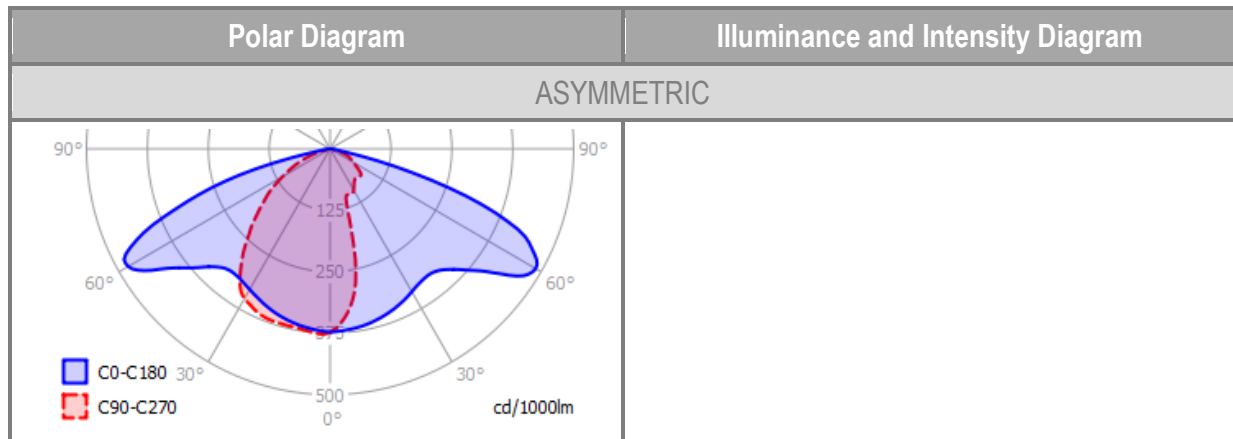

PHOTOMETRIC SPECIFICATION