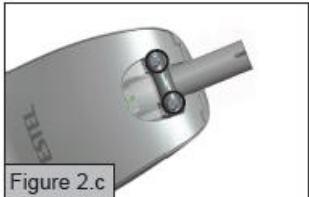

STREET LIGHT

SARDES S3-95

Explode State: EXP0001 (+)

VESTEL

LED LIGHTING

PRODUCT TECHNICAL INFORMATION

PRODUCT SPECIFICATION			
Colour Description	Warm White	Neutral White	Cool White
CCT		4000K	
Luminous Flux		11000 lm \pm 10%	
Rated Power		95W	
CRI		> 70	
Efficacy of Luminaire		115 lm/W	
Beam Angle of Luminaire	Asymmetric		
Dimming	Optional		
Flicker Free	Optional		
Rated Life Time (L70B10)	> 200,000 hours		
Operated Temperature	-40° - +50°C		
IP/IK	IP66/IK08		
ELECTRICAL SPECIFICATION			
Number of Power Supplies	1 for 1 product		
Input Voltage (Vac)	220 ~ 240Vac		
Output Voltage (Vdc)	25-36V		
Output Current (Idc)	3200mA \pm 5%		
Frequency (Hz)	50 ~ 60Hz		
Operating Mode	Constant Current		
Power Factor	PF > 0,95		
MECHANICAL SPECIFICATION			
Dimensions (LxWxH)	729.6x301x136 MM		
Weight	7.8 KG		
Packaging Type	BC WAVE CRAFT		
Package Dimensions (LxWxH)	790x350x195 MM		
Box	A BOX		
Quantity in a Box	1		

PHOTOMETRIC SPECIFICATION

TECHNICAL DRAWING

EXPLODED VIEW OF THE PRODUCT

NO	DEFINITION	PIECE
1	POLE HOLDER (OPSIYONEL)	1
2	BOTTOM FIXING BRACKET	2
3	METAL RAKOR	1
4	SCREW M10X50 8.8 720H	2
5	BOTTOM CAPS PLASTIK	1
6	SPRIT LEVEL	1
7	BOTTOM AL ROAD (RAL 7040)	1
8	SCREW M3X6.5 TAPTITE ROHS	20
9	GLASS LED TEMPERED	1
10	PCP METAL FIXING BRACKET	2
11	LED LIGHTING LENS	20
12	PLASTIC CLIPS	2
13	PCB 001	1
14	PCB PLATE	1
15	POWER SUPPLY	1
16	TOP AL ROAD (RAL 7040)	1
17	METAL CLIPS	1
18	CLIPS WIRE ROADLIGHT	1

MOUNTING OPTIONS OF SARDES:

- Luminare can be mounted to pole which ,have 35mm-60mm diameter, with pole fixing bracket by no need a pole holder. For 60-76 mm diameter poles; the luminaires can be mounted with aan addition adaptor by top position or horizontal position. We can supply the adaptors.

- The luminare can be mounted with from 0° to -15° angle .

CONTAINER INFORMATION				
20" FEET		40" FEET		40" FEET
210		210		420
PALETTE DIMENSIONS				
LENGHT	WIDTH	HEIGHT	WEIGHT	PACKAGE ON THE PALETTE
100 CM	120 CM	113 CM	164 KG	21