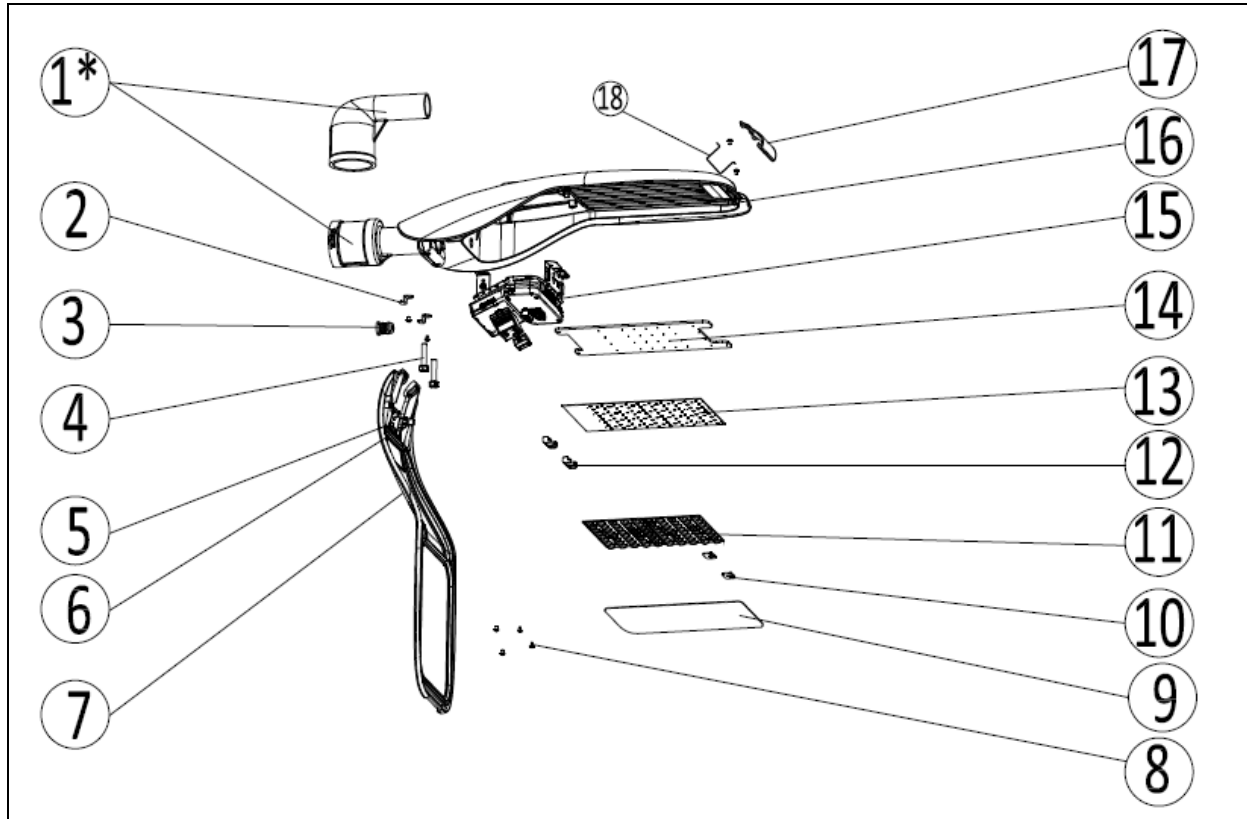

STREET LIGHT

SARDES S3-95

Explode State: EXP0001 (+)

VESTEL

LED LIGHTING

PRODUCT TECHNICAL INFORMATION

PRODUCT SPECIFICATION			
Colour Description	Warm White	Neutral White	Cool White
CCT		4000K	
Luminous Flux		11000 lm \pm 10%	
Rated Power		95W	
CRI		> 70	
Efficacy of Luminaire		115 lm/W	
Beam Angle of Luminaire	Asymmetric		
Dimming	Optional		
Flicker Free	Optional		
Rated Life Time (L70B10)	> 200,000 hours		
Operated Temperature	-40° - +50°C		
IP/IK	IP66/IK08		
ELECTRICAL SPECIFICATION			
Number of Power Supplies	1 for 1 product		
Input Voltage (Vac)	220 ~ 240Vac		
Output Voltage (Vdc)	25-36V		
Output Current (Idc)	3200mA \pm 5%		
Frequency (Hz)	50 ~ 60Hz		
Operating Mode	Constant Current		
Power Factor	PF > 0,95		
MECHANICAL SPECIFICATION			
Dimensions (LxWxH)	729.6x301x136 MM		
Weight	7.8 KG		
Packaging Type	BC WAVE CRAFT		
Package Dimensions (LxWxH)	790x350x195 MM		
Box	A BOX		
Quantity in a Box	1		

PHOTOMETRIC SPECIFICATION

TECHNICAL DRAWING

EXPLODED VIEW OF THE PRODUCT

NO	DEFINITION	PIECE
1	POLE HOLDER (OPSIYONEL)	1
2	BOTTOM FIXING BRACKET	2
3	METAL RAKOR	1
4	SCREW M10X50 8.8 720H	2
5	BOTTOM CAPS PLASTIK	1
6	SPRIT LEVEL	1
7	BOTTOM AL ROAD (RAL 7040)	1
8	SCREW M3X6.5 TAPTITE ROHS	20
9	GLASS LED TEMPERED	1
10	PCP METAL FIXING BRACKET	2
11	LED LIGHTING LENS	20
12	PLASTIC CLIPS	2
13	PCB 001	1
14	PCB PLATE	1
15	POWER SUPPLY	1
16	TOP AL ROAD (RAL 7040)	1
17	METAL CLIPS	1
18	CLIPS WIRE ROADLIGHT	1

MOUNTING OPTIONS OF SARDES:

- Luminare can be mounted to pole which ,have 35mm-60mm diameter, with pole fixing bracket by no need a pole holder. For 60-76 mm diameter poles; the luminaires can be mounted with aan addition adaptor by top position or horizontal position. We can supply the adaptors.

- The luminare can be mounted with from 0° to -15° angle .

CONTAINER INFORMATION				
20" FEET		40" FEET		40" FEET
210		210		420
PALETTE DIMENSIONS				
LENGHT	WIDTH	HEIGHT	WEIGHT	PACKAGE ON THE PALETTE
100 CM	120 CM	113 CM	164 KG	21