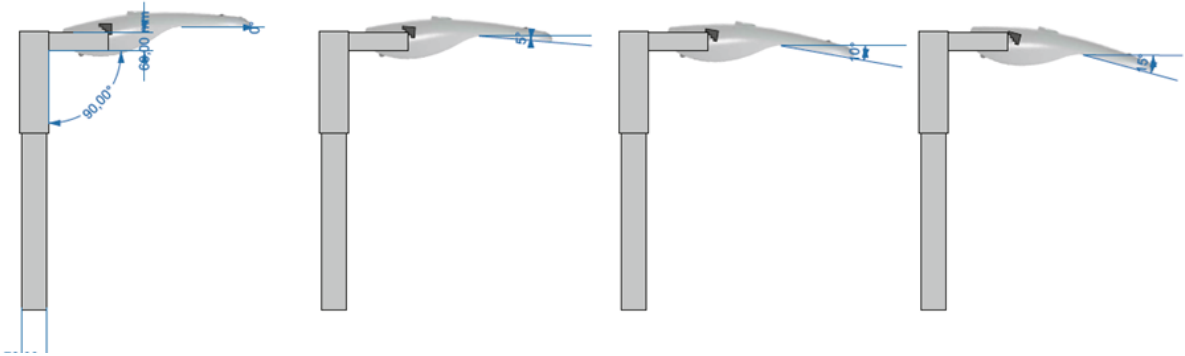

STREET LIGHT

SARDES S3-95

Explode State: EXP0001 (+)

VESTEL

LED LIGHTING

PRODUCT TECHNICAL INFORMATION

PRODUCT SPECIFICATION			
Colour Description	Warm White	Neutral White	Cool White
CCT		4000K	
Luminous Flux		11000 lm \pm 10%	
Rated Power		95W	
CRI		> 70	
Efficacy of Luminaire		115 lm/W	
Beam Angle of Luminaire	Asymmetric		
Dimming	Optional		
Flicker Free	Optional		
Rated Life Time (L70B10)	> 200,000 hours		
Operated Temperature	-40° - +50°C		
IP/IK	IP66/IK08		
ELECTRICAL SPECIFICATION			
Number of Power Supplies	1 for 1 product		
Input Voltage (Vac)	220 ~ 240Vac		
Output Voltage (Vdc)	25-36V		
Output Current (Idc)	3200mA \pm 5%		
Frequency (Hz)	50 ~ 60Hz		
Operating Mode	Constant Current		
Power Factor	PF > 0,95		
MECHANICAL SPECIFICATION			
Dimensions (LxWxH)	729.6x301x136 MM		
Weight	7.8 KG		
Packaging Type	BC WAVE CRAFT		
Package Dimensions (LxWxH)	790x350x195 MM		
Box	A BOX		
Quantity in a Box	1		

PHOTOMETRIC SPECIFICATION

TECHNICAL DRAWING

EXPLODED VIEW OF THE PRODUCT

NO	DEFINITION	PIECE
1	POLE HOLDER (OPSIYONEL)	1
2	BOTTOM FIXING BRACKET	2
3	METAL RAKOR	1
4	SCREW M10X50 8.8 720H	2
5	BOTTOM CAPS PLASTIK	1
6	SPRIT LEVEL	1
7	BOTTOM AL ROAD (RAL 7040)	1
8	SCREW M3X6.5 TAPTITE ROHS	20
9	GLASS LED TEMPERED	1
10	PCP METAL FIXING BRACKET	2
11	LED LIGHTING LENS	20
12	PLASTIC CLIPS	2
13	PCB 001	1
14	PCB PLATE	1
15	POWER SUPPLY	1
16	TOP AL ROAD (RAL 7040)	1
17	METAL CLIPS	1
18	CLIPS WIRE ROADLIGHT	1

MOUNTING OPTIONS OF SARDES:

- Luminare can be mounted to pole which ,have 35mm-60mm diameter, with pole fixing bracket by no need a pole holder. For 60-76 mm diameter poles; the luminaires can be mounted with aan addition adaptor by top position or horizontal position. We can supply the adaptors.

- The luminare can be mounted with from 0° to -15° angle .

CONTAINER INFORMATION				
20" FEET		40" FEET		40" FEET
210		210		420
PALETTE DIMENSIONS				
LENGHT	WIDTH	HEIGHT	WEIGHT	PACKAGE ON THE PALETTE
100 CM	120 CM	113 CM	164 KG	21