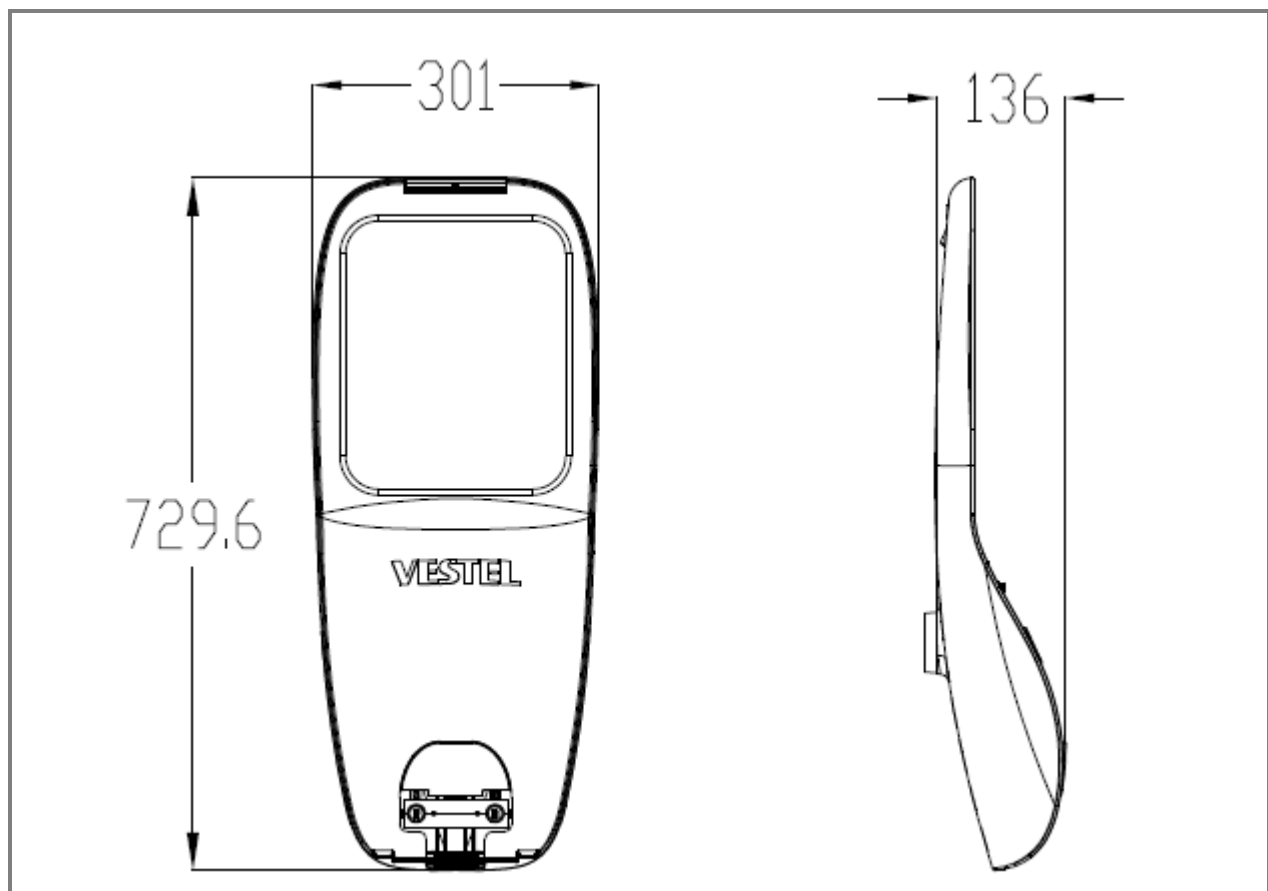

STREET LIGHT

SARDES S3-95

Explode State: EXP0001 (+)

VESTEL

LED LIGHTING

PRODUCT TECHNICAL INFORMATION

PRODUCT SPECIFICATION			
Colour Description	Warm White	Neutral White	Cool White
CCT		4000K	
Luminous Flux		11000 lm \pm 10%	
Rated Power		95W	
CRI		> 70	
Efficacy of Luminaire		115 lm/W	
Beam Angle of Luminaire	Asymmetric		
Dimming	Optional		
Flicker Free	Optional		
Rated Life Time (L70B10)	> 200,000 hours		
Operated Temperature	-40° - +50°C		
IP/IK	IP66/IK08		
ELECTRICAL SPECIFICATION			
Number of Power Supplies	1 for 1 product		
Input Voltage (Vac)	220 ~ 240Vac		
Output Voltage (Vdc)	25-36V		
Output Current (Idc)	3200mA \pm 5%		
Frequency (Hz)	50 ~ 60Hz		
Operating Mode	Constant Current		
Power Factor	PF > 0,95		
MECHANICAL SPECIFICATION			
Dimensions (LxWxH)	729.6x301x136 MM		
Weight	7.8 KG		
Packaging Type	BC WAVE CRAFT		
Package Dimensions (LxWxH)	790x350x195 MM		
Box	A BOX		
Quantity in a Box	1		

PHOTOMETRIC SPECIFICATION

TECHNICAL DRAWING

EXPLODED VIEW OF THE PRODUCT

NO	DEFINITION	PIECE
1	POLE HOLDER (OPSIYONEL)	1
2	BOTTOM FIXING BRACKET	2
3	METAL RAKOR	1
4	SCREW M10X50 8.8 720H	2
5	BOTTOM CAPS PLASTIK	1
6	SPRIT LEVEL	1
7	BOTTOM AL ROAD (RAL 7040)	1
8	SCREW M3X6.5 TAPTITE ROHS	20
9	GLASS LED TEMPERED	1
10	PCP METAL FIXING BRACKET	2
11	LED LIGHTING LENS	20
12	PLASTIC CLIPS	2
13	PCB 001	1
14	PCB PLATE	1
15	POWER SUPPLY	1
16	TOP AL ROAD (RAL 7040)	1
17	METAL CLIPS	1
18	CLIPS WIRE ROADLIGHT	1

MOUNTING OPTIONS OF SARDES:

- Luminare can be mounted to pole which ,have 35mm-60mm diameter, with pole fixing bracket by no need a pole holder. For 60-76 mm diameter poles; the luminaires can be mounted with aan addition adaptor by top position or horizontal position. We can supply the adaptors.

- The luminare can be mounted with from 0° to -15° angle .

CONTAINER INFORMATION				
20" FEET		40" FEET		40" FEET
210		210		420
PALETTE DIMENSIONS				
LENGHT	WIDTH	HEIGHT	WEIGHT	PACKAGE ON THE PALETTE
100 CM	120 CM	113 CM	164 KG	21