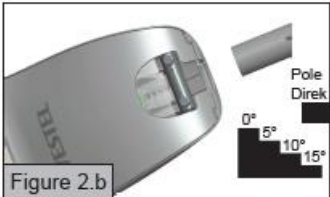

STREET LIGHT

SARDES S3-95

Explode State: EXP0001 (+)

VESTEL

LED LIGHTING

PRODUCT TECHNICAL INFORMATION

PRODUCT SPECIFICATION			
Colour Description	Warm White	Neutral White	Cool White
CCT		4000K	
Luminous Flux		11000 lm \pm 10%	
Rated Power		95W	
CRI		> 70	
Efficacy of Luminaire		115 lm/W	
Beam Angle of Luminaire	Asymmetric		
Dimming	Optional		
Flicker Free	Optional		
Rated Life Time (L70B10)	> 200,000 hours		
Operated Temperature	-40° - +50°C		
IP/IK	IP66/IK08		
ELECTRICAL SPECIFICATION			
Number of Power Supplies	1 for 1 product		
Input Voltage (Vac)	220 ~ 240Vac		
Output Voltage (Vdc)	25-36V		
Output Current (Idc)	3200mA \pm 5%		
Frequency (Hz)	50 ~ 60Hz		
Operating Mode	Constant Current		
Power Factor	PF > 0,95		
MECHANICAL SPECIFICATION			
Dimensions (LxWxH)	729.6x301x136 MM		
Weight	7.8 KG		
Packaging Type	BC WAVE CRAFT		
Package Dimensions (LxWxH)	790x350x195 MM		
Box	A BOX		
Quantity in a Box	1		

PHOTOMETRIC SPECIFICATION

TECHNICAL DRAWING

EXPLODED VIEW OF THE PRODUCT

NO	DEFINITION	PIECE
1	POLE HOLDER (OPSIYONEL)	1
2	BOTTOM FIXING BRACKET	2
3	METAL RAKOR	1
4	SCREW M10X50 8.8 720H	2
5	BOTTOM CAPS PLASTIK	1
6	SPRIT LEVEL	1
7	BOTTOM AL ROAD (RAL 7040)	1
8	SCREW M3X6.5 TAPTITE ROHS	20
9	GLASS LED TEMPERED	1
10	PCP METAL FIXING BRACKET	2
11	LED LIGHTING LENS	20
12	PLASTIC CLIPS	2
13	PCB 001	1
14	PCB PLATE	1
15	POWER SUPPLY	1
16	TOP AL ROAD (RAL 7040)	1
17	METAL CLIPS	1
18	CLIPS WIRE ROADLIGHT	1

MOUNTING OPTIONS OF SARDES:

- Luminare can be mounted to pole which ,have 35mm-60mm diameter, with pole fixing bracket by no need a pole holder. For 60-76 mm diameter poles; the luminaires can be mounted with aan addition adaptor by top position or horizontal position. We can supply the adaptors.

- The luminare can be mounted with from 0° to -15° angle .

CONTAINER INFORMATION				
20" FEET		40" FEET		40" FEET
210		210		420
PALETTE DIMENSIONS				
LENGHT	WIDTH	HEIGHT	WEIGHT	PACKAGE ON THE PALETTE
100 CM	120 CM	113 CM	164 KG	21