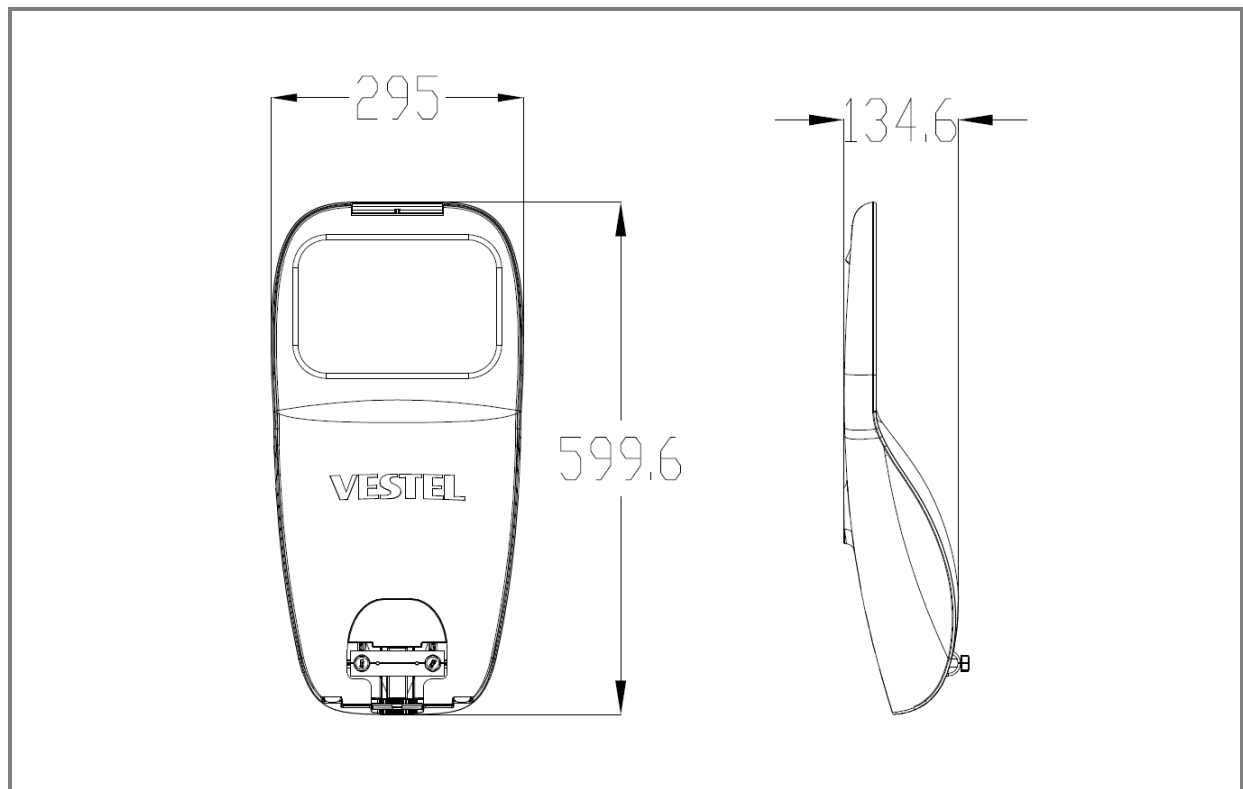

TECHNICAL DRAWING