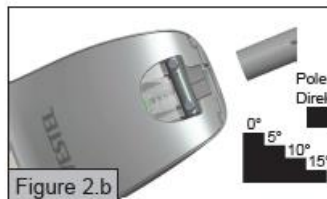

STREET LIGHT

SARDES S5-60

Explode State: EXP0001 (+)

VESTEL

LED LIGHTING

PRODUCT TECHNICAL INFORMATION

PRODUCT SPECIFICATION			
Colour Description	Warm White	Neutral White	Cool White
CCT		4000K	
Luminous Flux		7000 lm \pm 10%	
Rated Power		60W	
CRI		> 70	
Efficacy of Luminaire		115 lm/W	
Beam Angle of Luminaire	Asymmetric		
Flicker Free	Optional		
Rated Life Time (L70B10)	> 200,000 hours		
Operated Temperature	-40° - +50°C		
IP	IP66		
IK	IK08		
Dimming (Optional)	1-10V Dimming Autodimming Half Night Switch (HNS) Wireless		
ELECTRICAL SPECIFICATION			
Number of Power Supplies	1 for 1 product		
Input Voltage (Vac)	220 ~ 240Vac		
Output Voltage (Vdc)	18-36V		
Output Current (Idc)	1900mA		
Frequency (Hz)	50 ~ 60Hz		
Operating Mode	Constant Current		
Power Factor	PF > 0,95		
MECHANICAL SPECIFICATION			
Dimensions (LxWxH)	340x645x178		
Weight	6.5 KG		
Packaging Type	A BOX		
Package Dimensions (LxWxH)	655x350x190		
Box	A BOX		
Quantity in a Box	<u>1</u>		

MOUNTING OPTIONS OF SARDES:

- Luminaire can be mounted to pole which ,have 35mm-60mm diameter, with pole fixing bracket by no need a pole holder. For 60-76 mm diameter poles; the luminaires can be mounted with an addition adaptor by top position or horizontal position. We can supply the adaptors.

- The luminaire can be mounted with from 0° to -15° angle .

CONTAINER INFORMATION				
20" FEET		40" FEET		40" FEET
210		420		420
PALETTE DIMENSIONS				
LENGHT	WIDTH	HEIGHT	WEIGHT	PACKAGE ON THE PALETTE
166 CM	115 CM	160 CM	260 KG	40