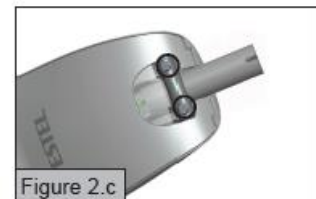

STREET LIGHT

SARDES S5-60

Explode State: EXP0001 (+)

VESTEL

LED LIGHTING

PRODUCT TECHNICAL INFORMATION

PRODUCT SPECIFICATION			
Colour Description	Warm White	Neutral White	Cool White
CCT		4000K	
Luminous Flux		7000 lm \pm 10%	
Rated Power		60W	
CRI		> 70	
Efficacy of Luminaire		115 lm/W	
Beam Angle of Luminaire	Asymmetric		
Flicker Free	Optional		
Rated Life Time (L70B10)	> 200,000 hours		
Operated Temperature	-40° - +50°C		
IP	IP66		
IK	IK08		
Dimming (Optional)	1-10V Dimming Autodimming Half Night Switch (HNS) Wireless		
ELECTRICAL SPECIFICATION			
Number of Power Supplies	1 for 1 product		
Input Voltage (Vac)	220 ~ 240Vac		
Output Voltage (Vdc)	18-36V		
Output Current (Idc)	1900mA		
Frequency (Hz)	50 ~ 60Hz		
Operating Mode	Constant Current		
Power Factor	PF > 0,95		
MECHANICAL SPECIFICATION			
Dimensions (LxWxH)	340x645x178		
Weight	6.5 KG		
Packaging Type	A BOX		
Package Dimensions (LxWxH)	655x350x190		
Box	A BOX		
Quantity in a Box	<u>1</u>		

PHOTOMETRIC SPECIFICATION

TECHNICAL DRAWING

EXPLODED VIEW OF THE PRODUCT

NO	DEFINITION	PIECE
1	POLE HOLDER (OPSIYONEL)	1
2	BOTTOM FIXING BRACKET	2
3	METAL RAKOR	1
4	SCREW M10X50 8.8 720H	2
5	BOTTOM CAPS PLASTIK	1
6	SPRIT LEVEL	1
7	BOTTOM AL ROAD (RAL 7040)	1
8	SCREW M3X6.5 TAPTITE ROHS	20
9	GLASS LED TEMPERED	1
10	PCP METAL FIXING BRACKET	2
11	LED LIGHTING LENS	20
12	PLASTIC CLIPS	2
13	PCB 001	1
14	PCB PLATE	1
15	POWER SUPPLY	1
16	TOP AL ROAD (RAL 7040)	1
17	METAL CLIPS	1
18	CLIPS WIRE ROADLIGHT	1

MOUNTING OPTIONS OF SARDES:

- Luminaire can be mounted to pole which ,have 35mm-60mm diameter, with pole fixing bracket by no need a pole holder. For 60-76 mm diameter poles; the luminaires can be mounted with an addition adaptor by top position or horizontal position. We can supply the adaptors.