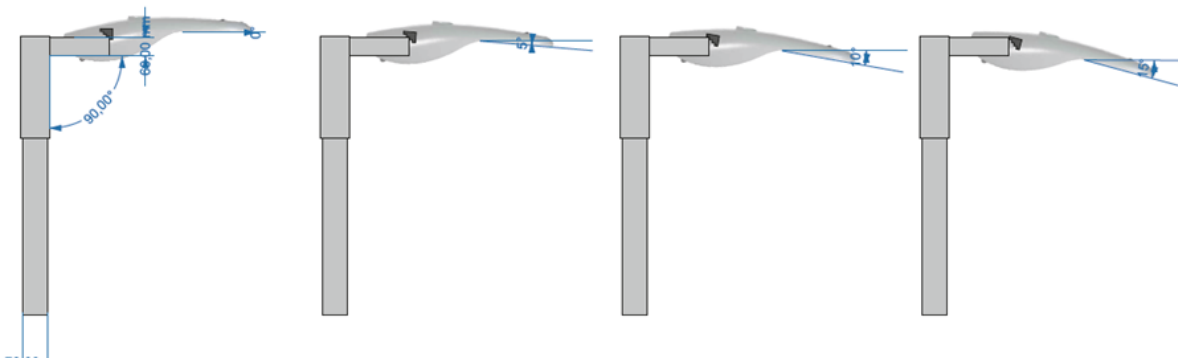

STREET LIGHT

SARDES S5-60

Explode State: EXP0001 (+)

VESTEL

LED LIGHTING

PRODUCT TECHNICAL INFORMATION

PRODUCT SPECIFICATION			
Colour Description	Warm White	Neutral White	Cool White
CCT		4000K	
Luminous Flux		7000 lm \pm 10%	
Rated Power		60W	
CRI		> 70	
Efficacy of Luminaire		115 lm/W	
Beam Angle of Luminaire	Asymmetric		
Flicker Free	Optional		
Rated Life Time (L70B10)	> 200,000 hours		
Operated Temperature	-40° - +50°C		
IP	IP66		
IK	IK08		
Dimming (Optional)	1-10V Dimming Autodimming Half Night Switch (HNS) Wireless		
ELECTRICAL SPECIFICATION			
Number of Power Supplies	1 for 1 product		
Input Voltage (Vac)	220 ~ 240Vac		
Output Voltage (Vdc)	18-36V		
Output Current (Idc)	1900mA		
Frequency (Hz)	50 ~ 60Hz		
Operating Mode	Constant Current		
Power Factor	PF > 0,95		
MECHANICAL SPECIFICATION			
Dimensions (LxWxH)	340x645x178		
Weight	6.5 KG		
Packaging Type	A BOX		
Package Dimensions (LxWxH)	655x350x190		
Box	A BOX		
Quantity in a Box	<u>1</u>		

MOUNTING OPTIONS OF SARDES:

- Luminaire can be mounted to pole which ,have 35mm-60mm diameter, with pole fixing bracket by no need a pole holder. For 60-76 mm diameter poles; the luminaires can be mounted with an addition adaptor by top position or horizontal position. We can supply the adaptors.

- The luminaire can be mounted with from 0° to -15° angle .

CONTAINER INFORMATION				
20" FEET		40" FEET		40" FEET
210		420		420
PALETTE DIMENSIONS				
LENGHT	WIDTH	HEIGHT	WEIGHT	PACKAGE ON THE PALETTE
166 CM	115 CM	160 CM	260 KG	40