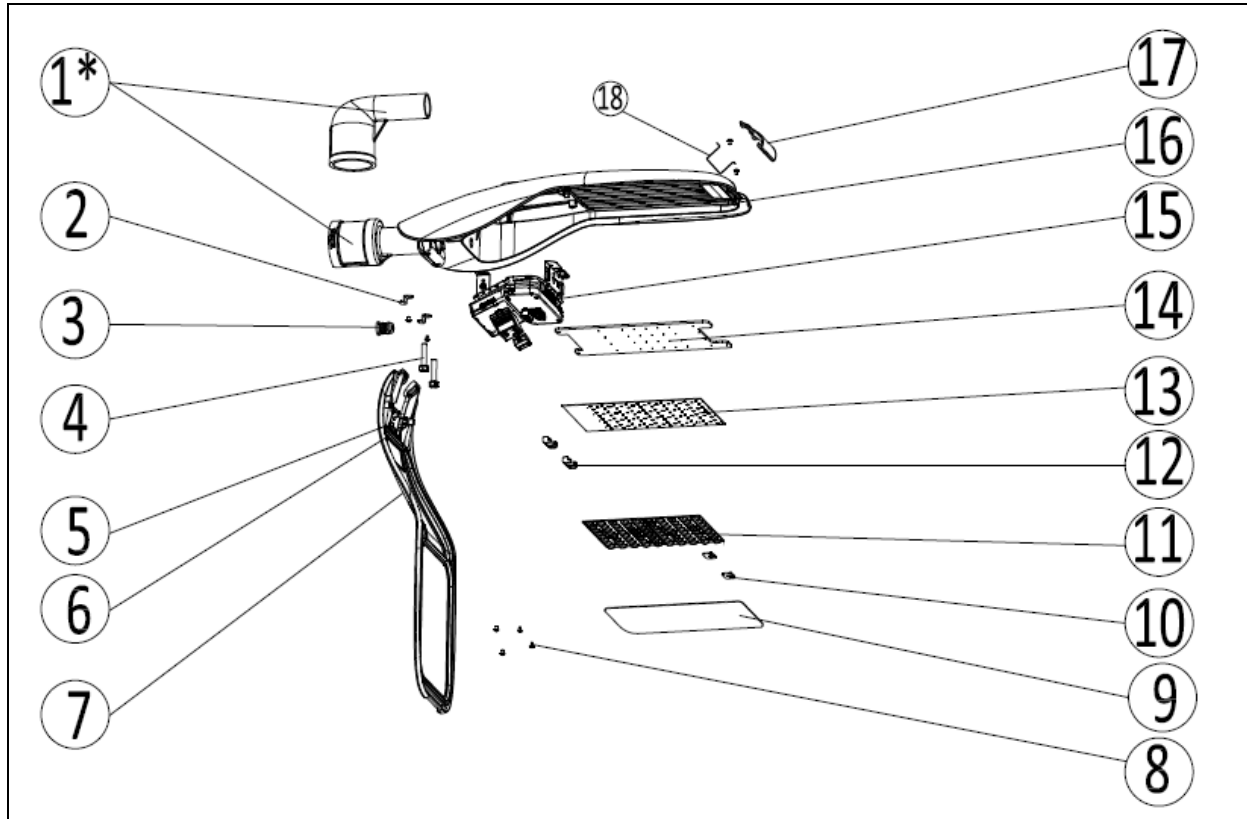

EXPLODED VIEW OF THE PRODUCT

NO	DEFINITION	PIECE
1	POLE HOLDER (OPSIYONEL)	1
2	BOTTOM FIXING BRACKET	2
3	METAL RAKOR	1
4	SCREW M10X50 8.8 720H	2
5	BOTTOM CAPS PLASTIK	1
6	SPRIT LEVEL	1
7	BOTTOM AL ROAD (RAL 7040)	1
8	SCREW M3X6.5 TAPTITE ROHS	20
9	GLASS LED TEMPERED	1
10	PCP METAL FIXING BRACKET	2
11	LED LIGHTING LENS	20
12	PLASTIC CLIPS	2
13	PCB 001	1
14	PCB PLATE	1
15	POWER SUPPLY	1
16	TOP AL ROAD (RAL 7040)	1
17	METAL CLIPS	1
18	CLIPS WIRE ROADLIGHT	1