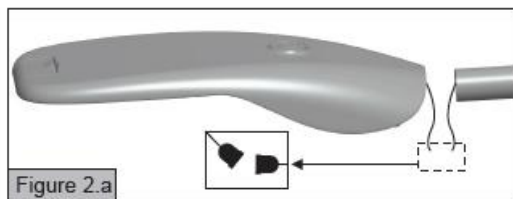

STREET LIGHT

SARDES S5-60

Explode State: EXP0001 (+)

VESTEL

LED LIGHTING

PRODUCT TECHNICAL INFORMATION

PRODUCT SPECIFICATION			
Colour Description	Warm White	Neutral White	Cool White
CCT		4000K	
Luminous Flux		7000 lm \pm 10%	
Rated Power		60W	
CRI		> 70	
Efficacy of Luminaire		115 lm/W	
Beam Angle of Luminaire	Asymmetric		
Flicker Free	Optional		
Rated Life Time (L70B10)	> 200,000 hours		
Operated Temperature	-40° - +50°C		
IP	IP66		
IK	IK08		
Dimming (Optional)	1-10V Dimming Autodimming Half Night Switch (HNS) Wireless		
ELECTRICAL SPECIFICATION			
Number of Power Supplies	1 for 1 product		
Input Voltage (Vac)	220 ~ 240Vac		
Output Voltage (Vdc)	18-36V		
Output Current (Idc)	1900mA		
Frequency (Hz)	50 ~ 60Hz		
Operating Mode	Constant Current		
Power Factor	PF > 0,95		
MECHANICAL SPECIFICATION			
Dimensions (LxWxH)	340x645x178		
Weight	6.5 KG		
Packaging Type	A BOX		
Package Dimensions (LxWxH)	655x350x190		
Box	A BOX		
Quantity in a Box	<u>1</u>		

PHOTOMETRIC SPECIFICATION

TECHNICAL DRAWING

EXPLODED VIEW OF THE PRODUCT

NO	DEFINITION	PIECE
1	POLE HOLDER (OPSIYONEL)	1
2	BOTTOM FIXING BRACKET	2
3	METAL RAKOR	1
4	SCREW M10X50 8.8 720H	2
5	BOTTOM CAPS PLASTIK	1
6	SPRIT LEVEL	1
7	BOTTOM AL ROAD (RAL 7040)	1
8	SCREW M3X6.5 TAPTITE ROHS	20
9	GLASS LED TEMPERED	1
10	PCP METAL FIXING BRACKET	2
11	LED LIGHTING LENS	20
12	PLASTIC CLIPS	2
13	PCB 001	1
14	PCB PLATE	1
15	POWER SUPPLY	1
16	TOP AL ROAD (RAL 7040)	1
17	METAL CLIPS	1
18	CLIPS WIRE ROADLIGHT	1

MOUNTING OPTIONS OF SARDES:

- Luminaire can be mounted to pole which ,have 35mm-60mm diameter, with pole fixing bracket by no need a pole holder. For 60-76 mm diameter poles; the luminaires can be mounted with an addition adaptor by top position or horizontal position. We can supply the adaptors.